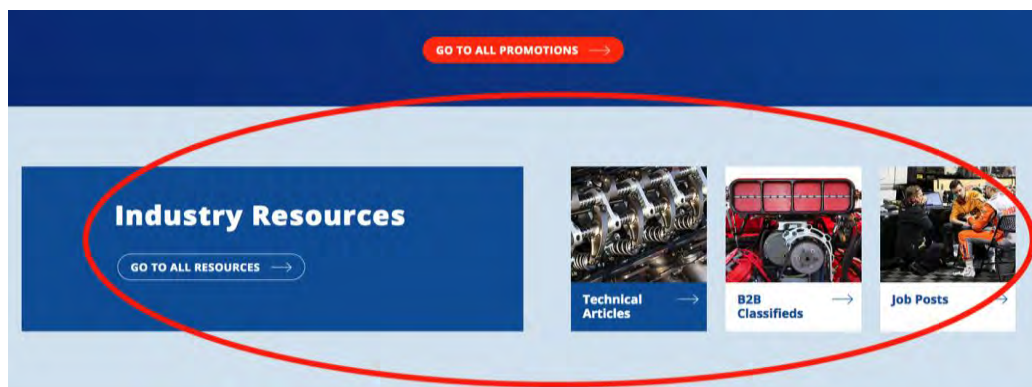

- 3.5) Next, you will see INDUSTRY RESOURCES, where you will be able to navigate through Technical Articles, B2B Classifieds and Job Posts. Clicking on any of these will redirect you to the page coinciding with the button of the same name. (See 4.12)