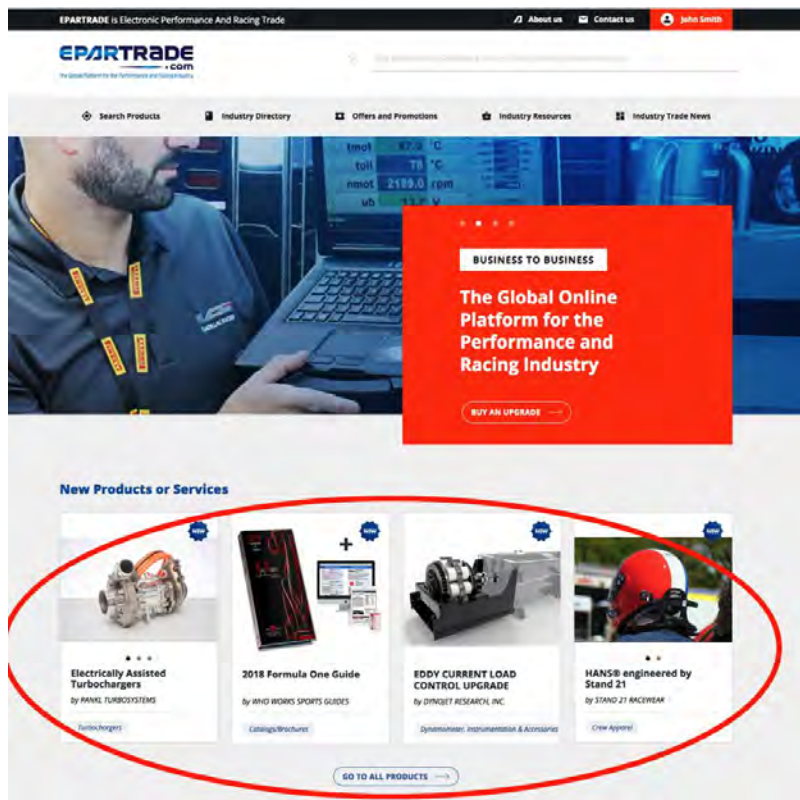

## PART 3: EPARTRADE HOME PAGE

- 3.1) Let's take a tour of the home page. If you scroll down, the first thing you come across is NEW PRODUCTS OR SERVICES. Here you can see just some of the new products and services being offered by companies on EPARTRADE. If you wish to see more, you can click on each product to take you to its individual product page, or you can click the GO TO ALL PRODUCTS button, which will take you to the SEARCH PRODUCTS page. (See. 4.3)